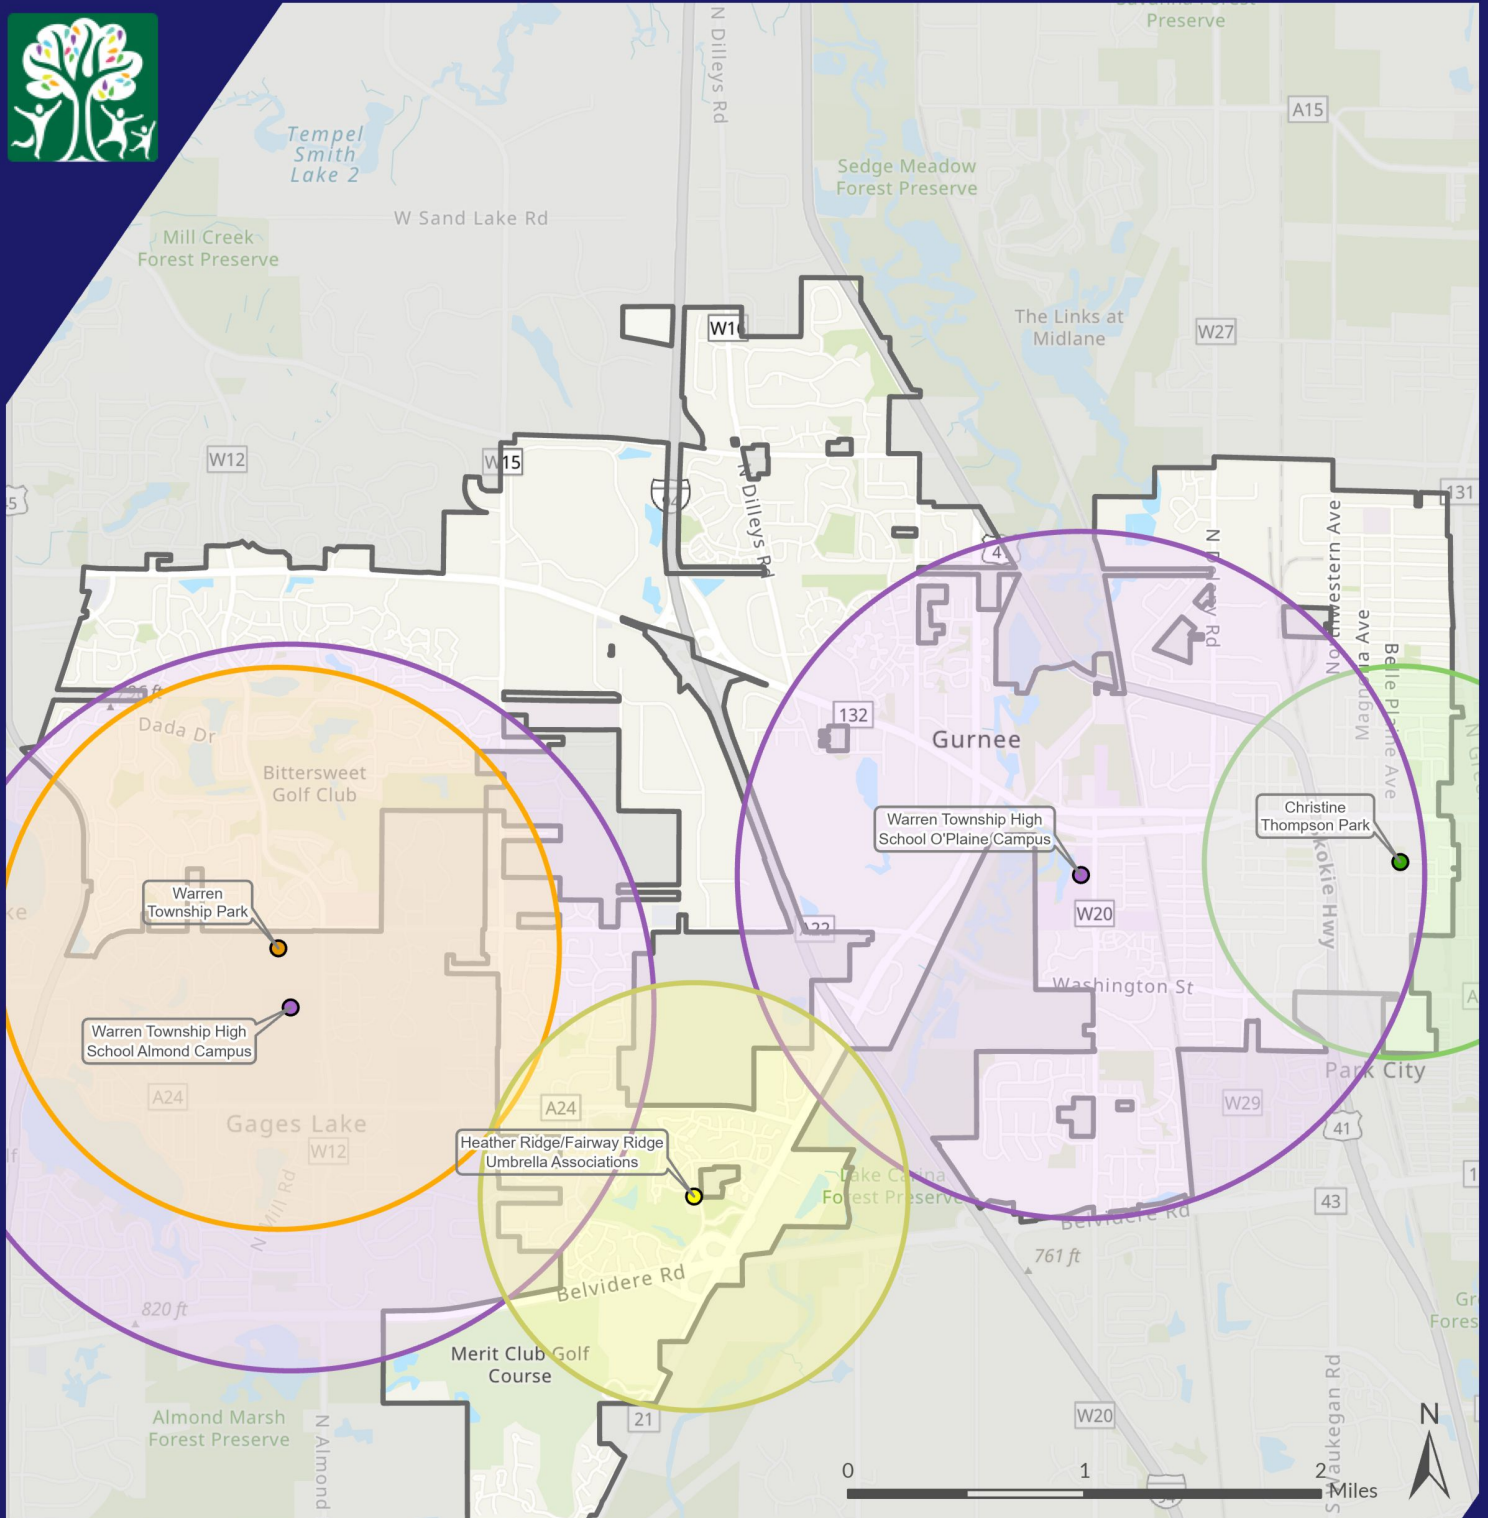

Gurnee Park District

Tennis Courts

Recommended Level: 1 Court / 5,000 People

-  Local Road
-  Major Road
-  Highway
-  Village Boundary
-  Gurnee Park District
-  Village of Gurnee
-  School District 50
-  School District 56
-  School District 121
-  Warren Township
-  Lake County Forest Preserve
-  Heather Ridge