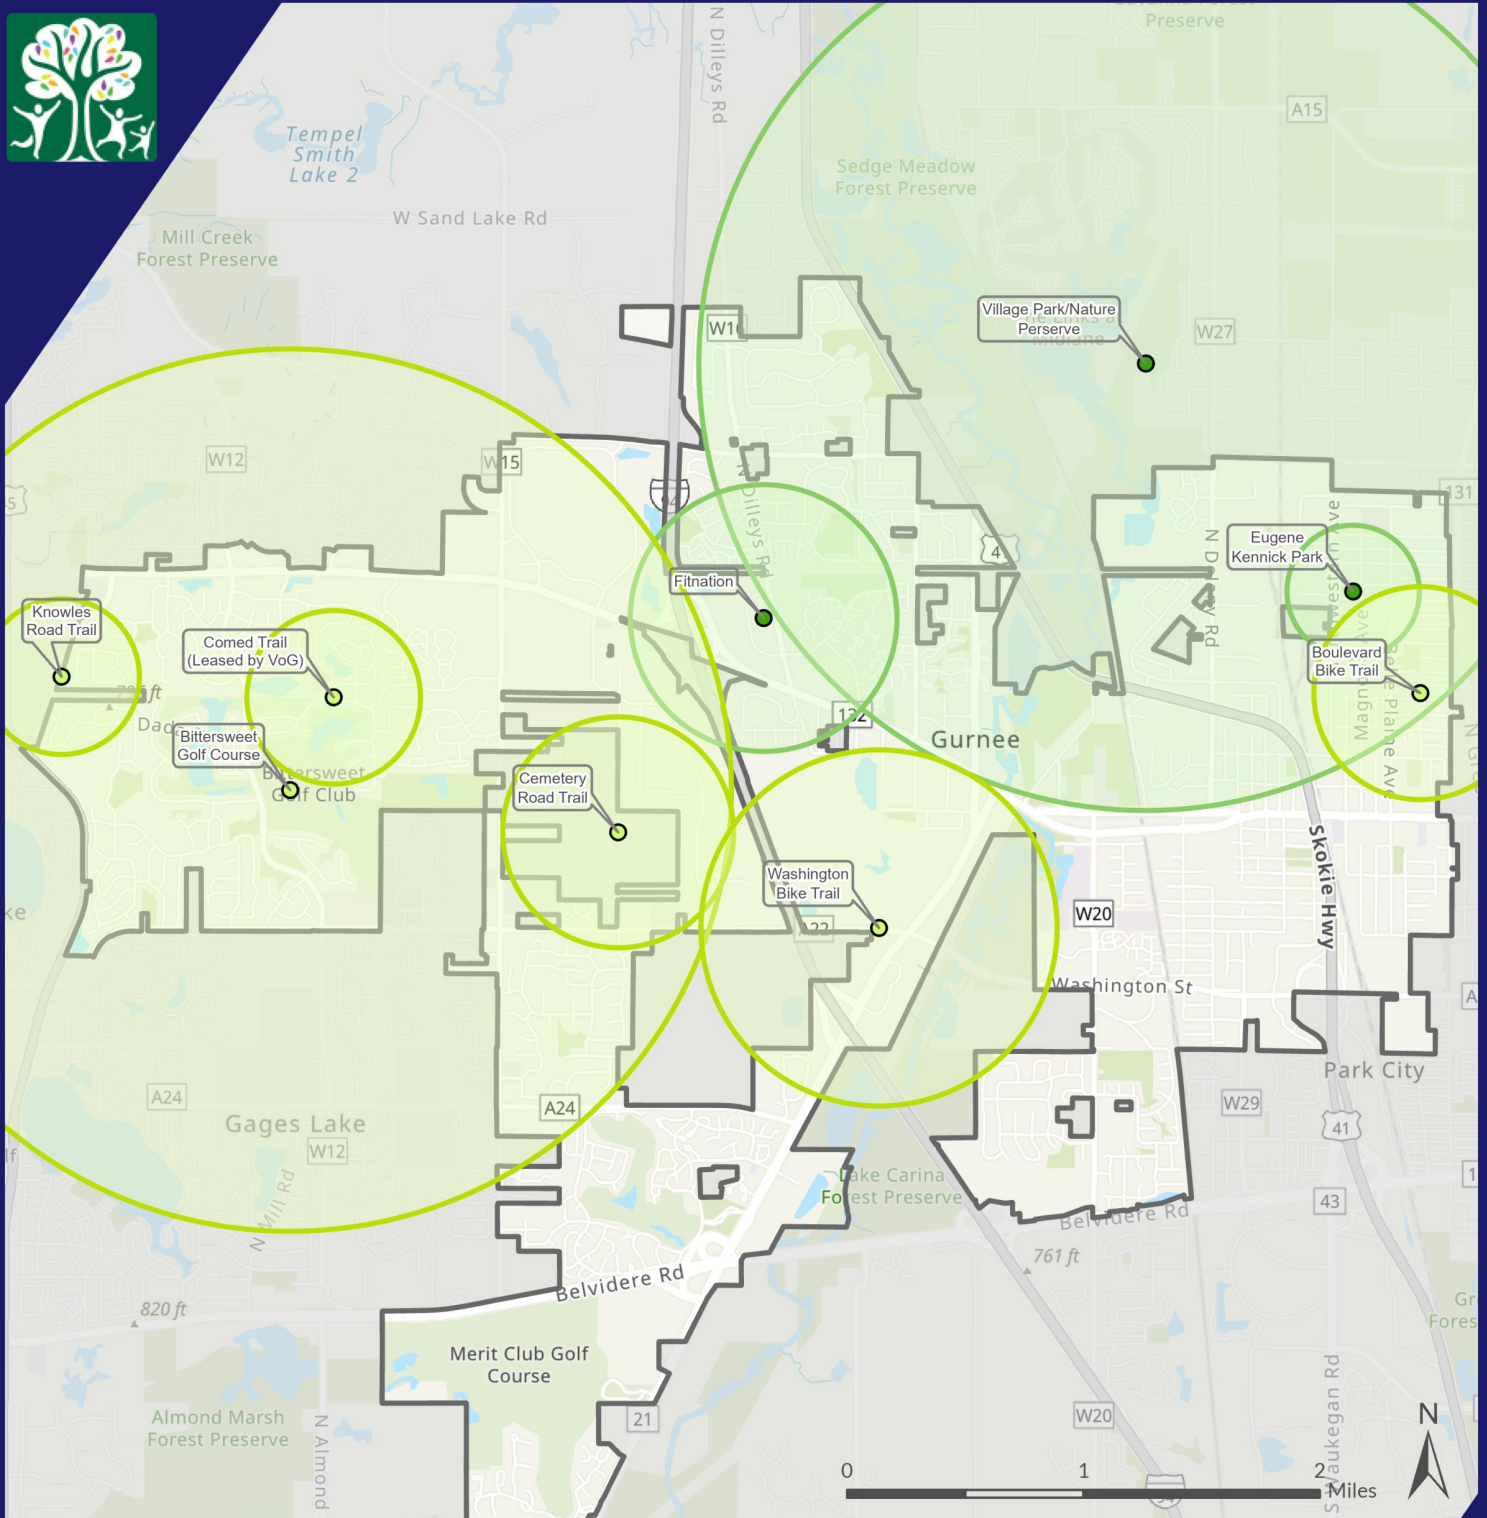

Gurnee Park District

Specialty Parks

Recommended Level: 10 Acres / 1,000 People

-  Local Road
-  Major Road
-  Highway
-  Village Boundary
-  Gurnee Park District
-  Village of Gurnee
-  School District 50
-  School District 56
-  School District 121
-  Warren Township
-  Lake County Forest Preserve
-  Heather Ridge