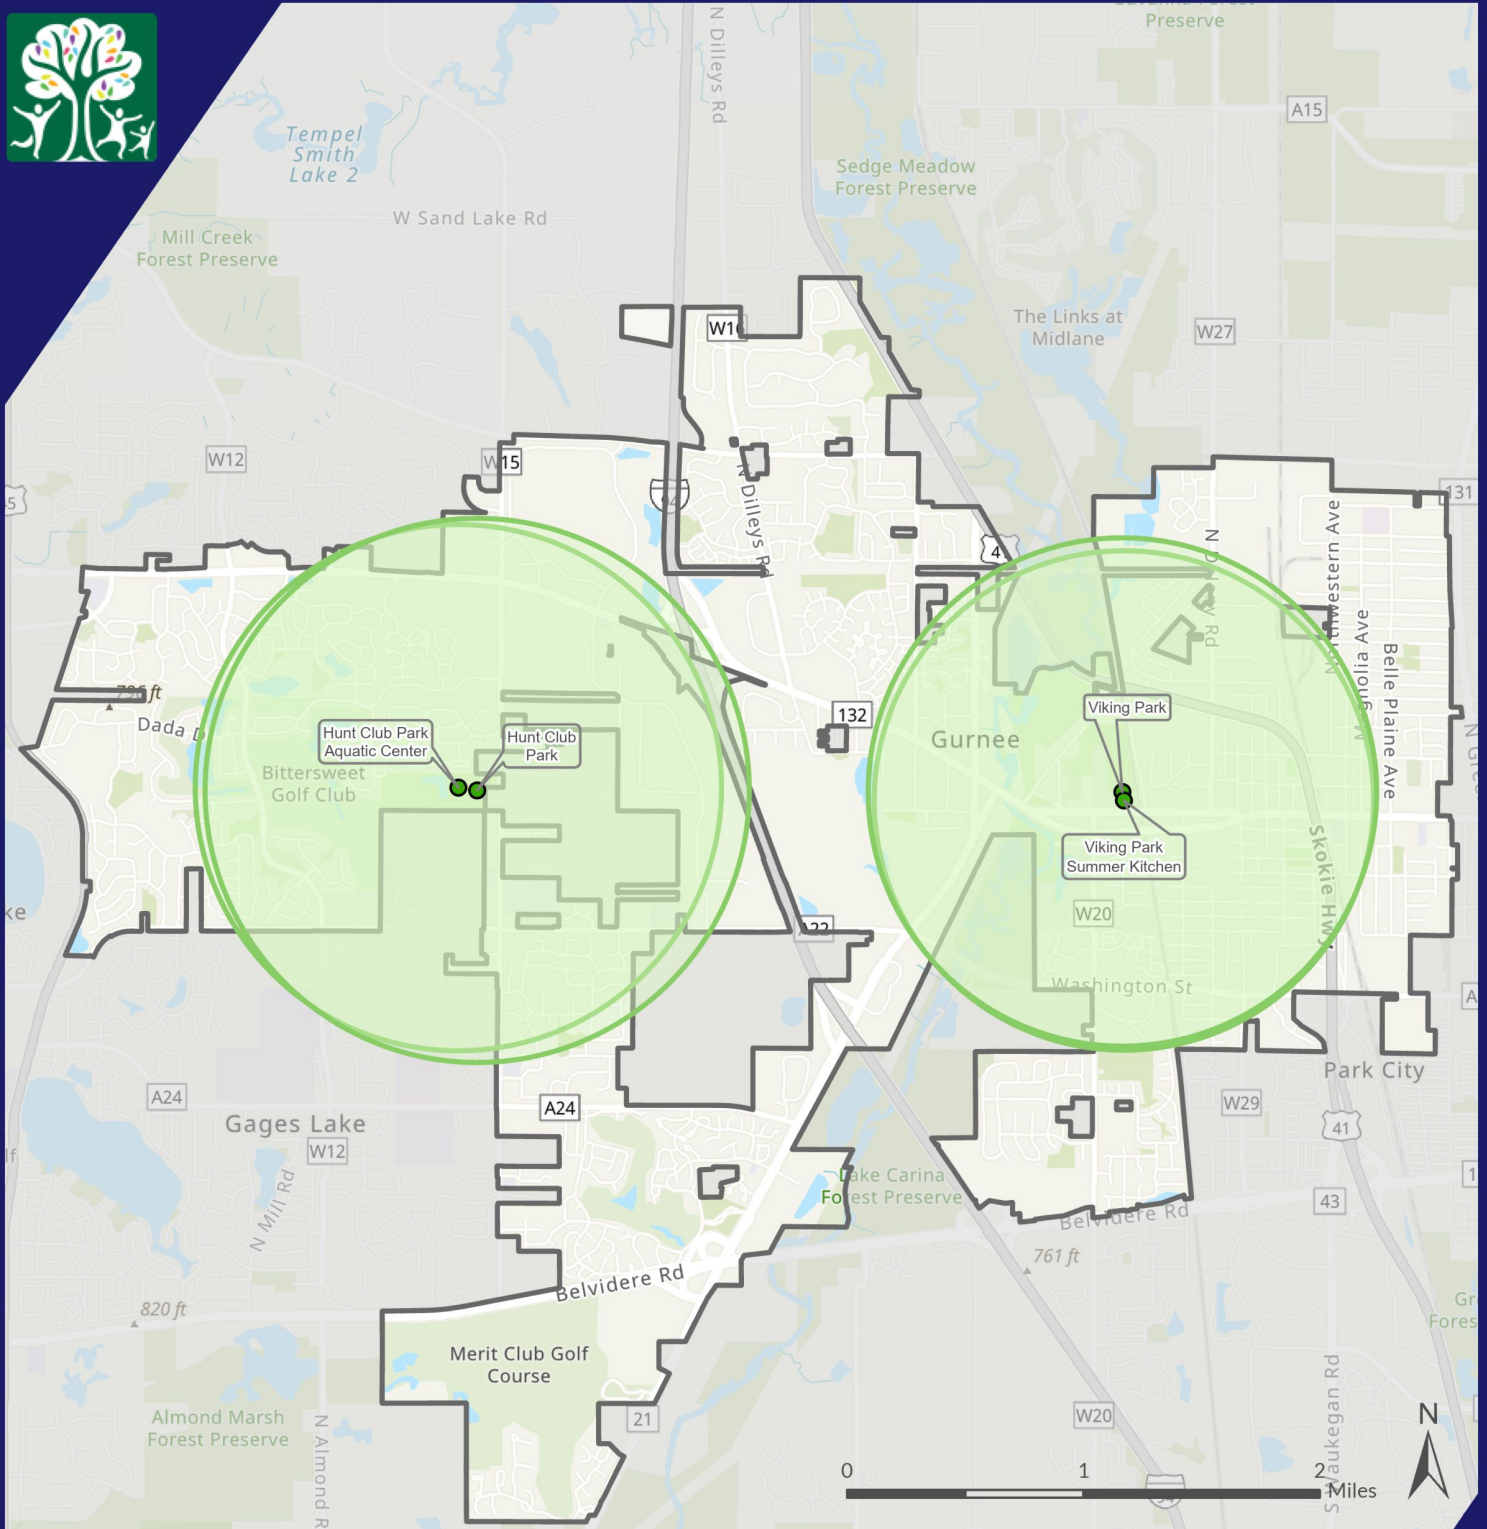

Gurnee Park District

Rental Pavilions

Recommended Level: 1 Site / 5,000 People

-  Local Road
-  Major Road
-  Highway
-  Village Boundary
-  Gurnee Park District
-  Village of Gurnee
-  School District 50
-  School District 56
-  School District 121
-  Warren Township
-  Lake County Forest Preserve
-  Heather Ridge