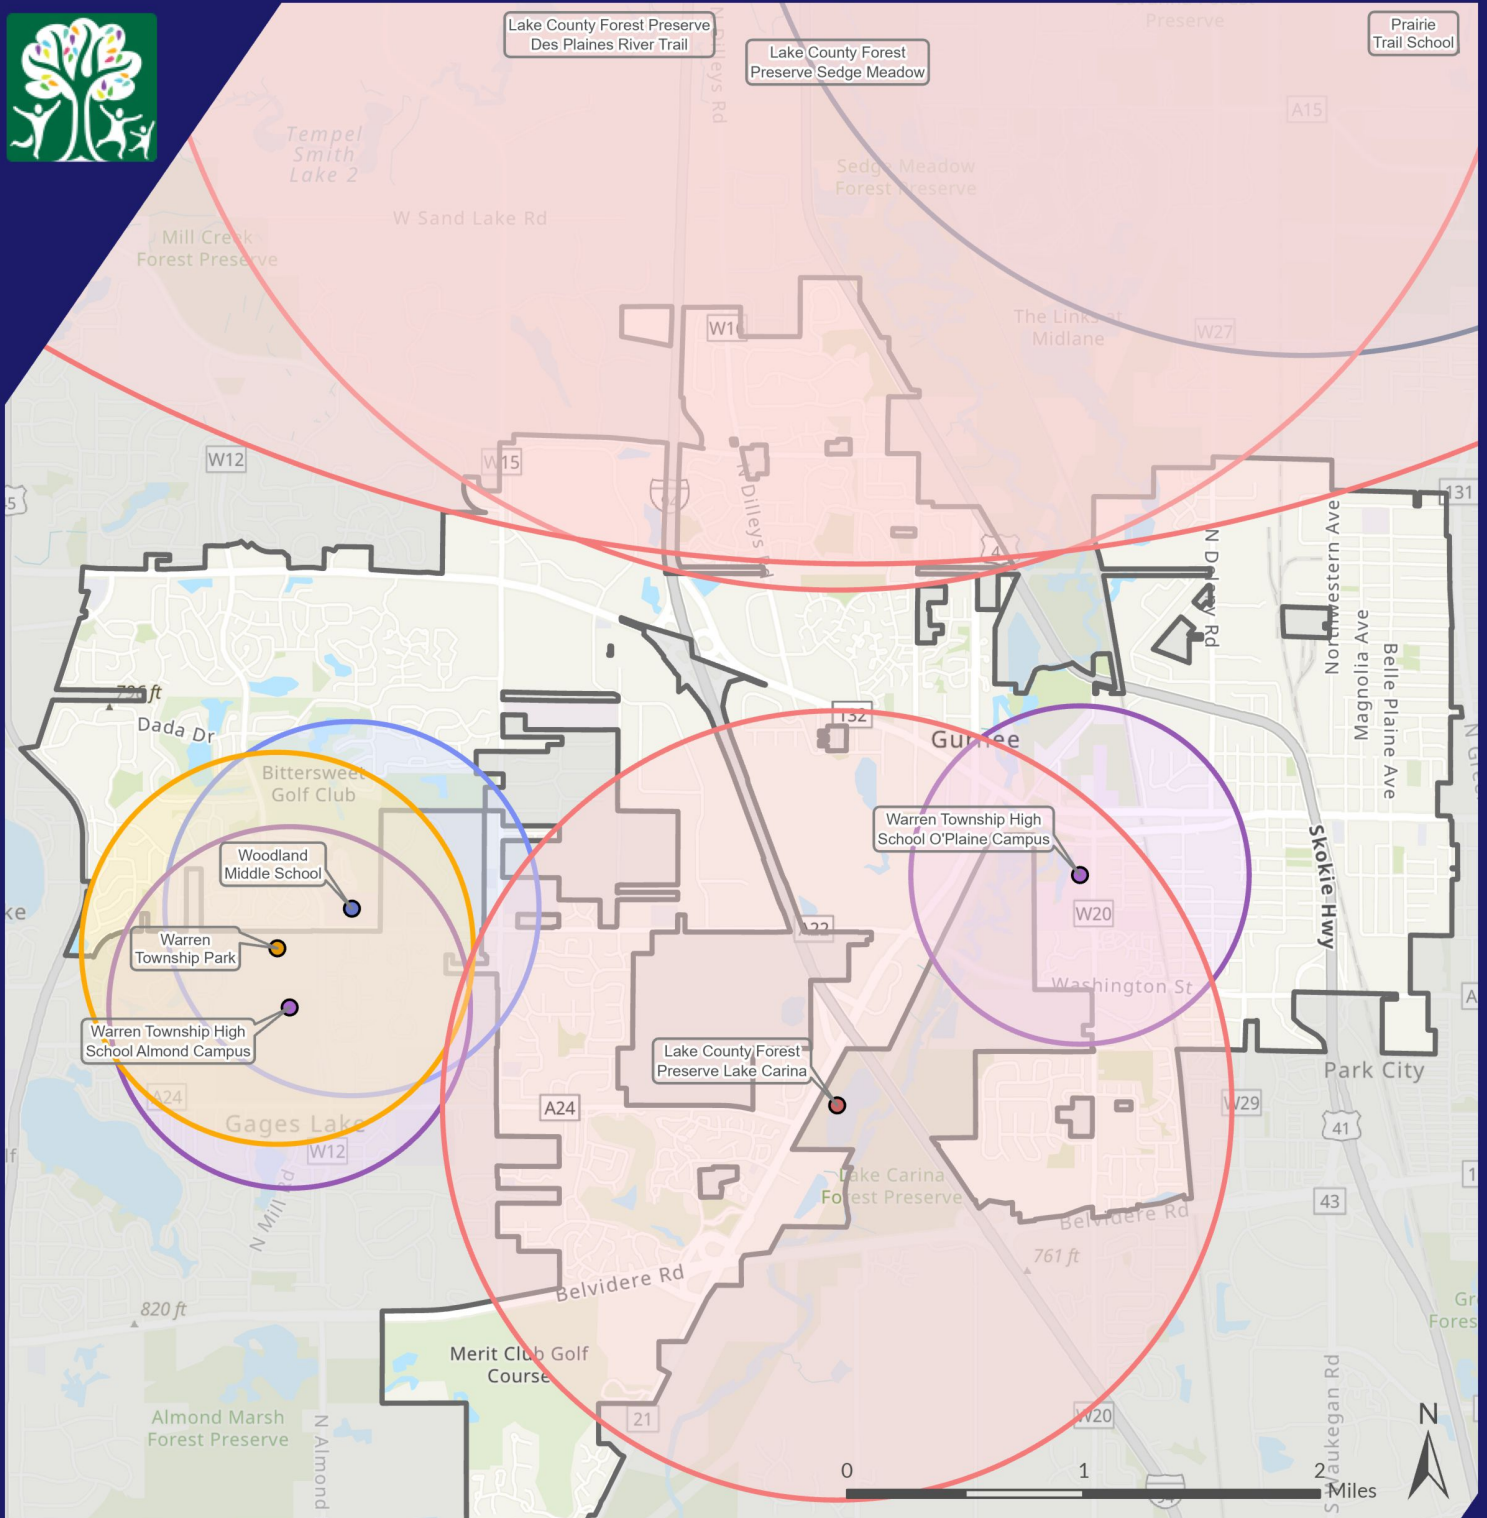

# Gurnee Park District

Regional Parks

Recommended Level: 25 Acres / 1,000 People

-  Local Road
-  Major Road
-  Highway
-  Village Boundary
-  Gurnee Park District
-  Village of Gurnee
-  School District 50
-  School District 56
-  School District 121
-  Warren Township
-  Lake County Forest Preserve
-  Heather Ridge