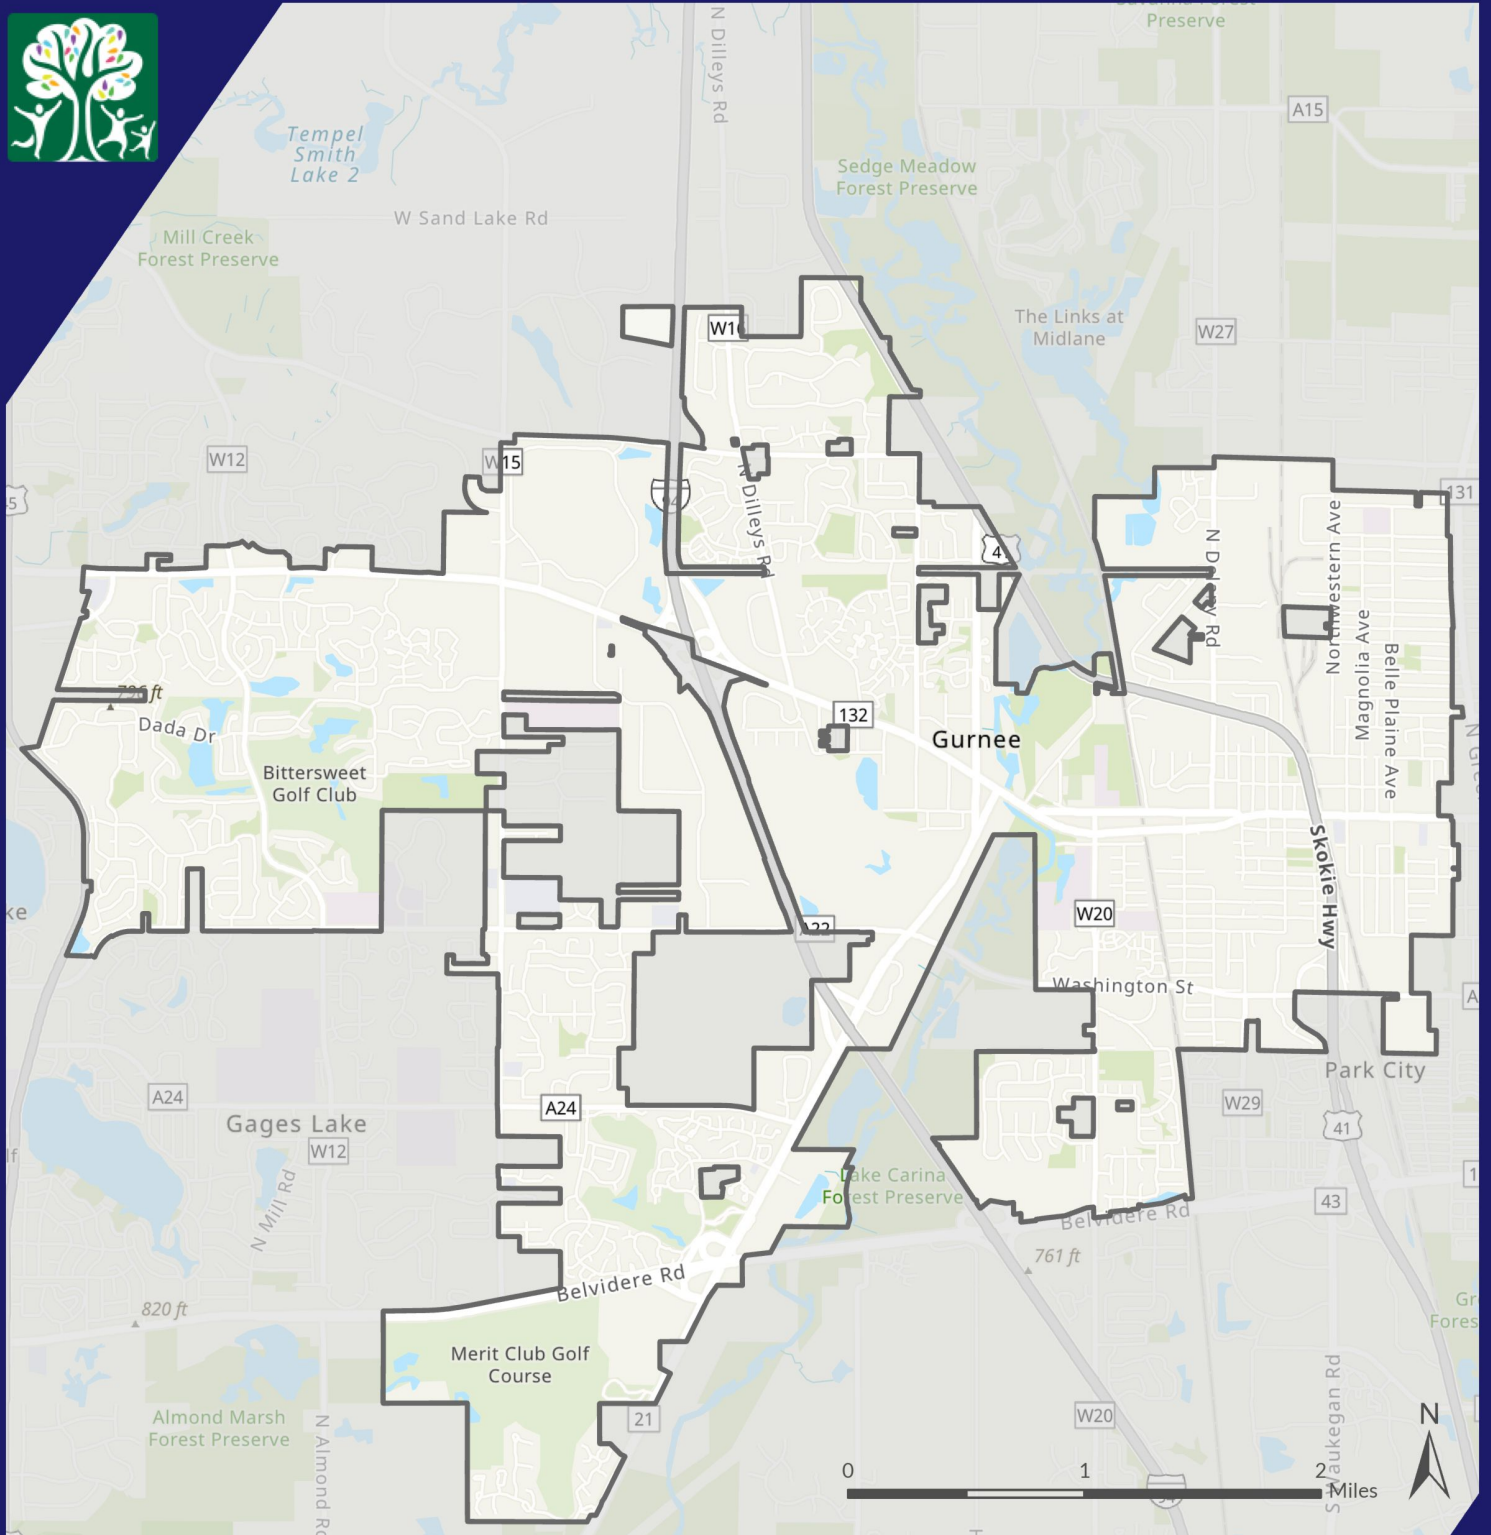

Gurnee Park District

Off Leash Dog Parks

Recommended Level: 1 Site / 20,000 People

- Local Road
- Major Road
- Highway
- Village Boundary
- Gurnee Park District
- Village of Gurnee
- School District 50
- School District 56
- School District 121
- Warren Township
- Lake County Forest Preserve
- Heather Ridge

County of Lake, IL, Esri, TomTom, Garmin, SatNav, GeoInformation, Google, NASA, Google Maps