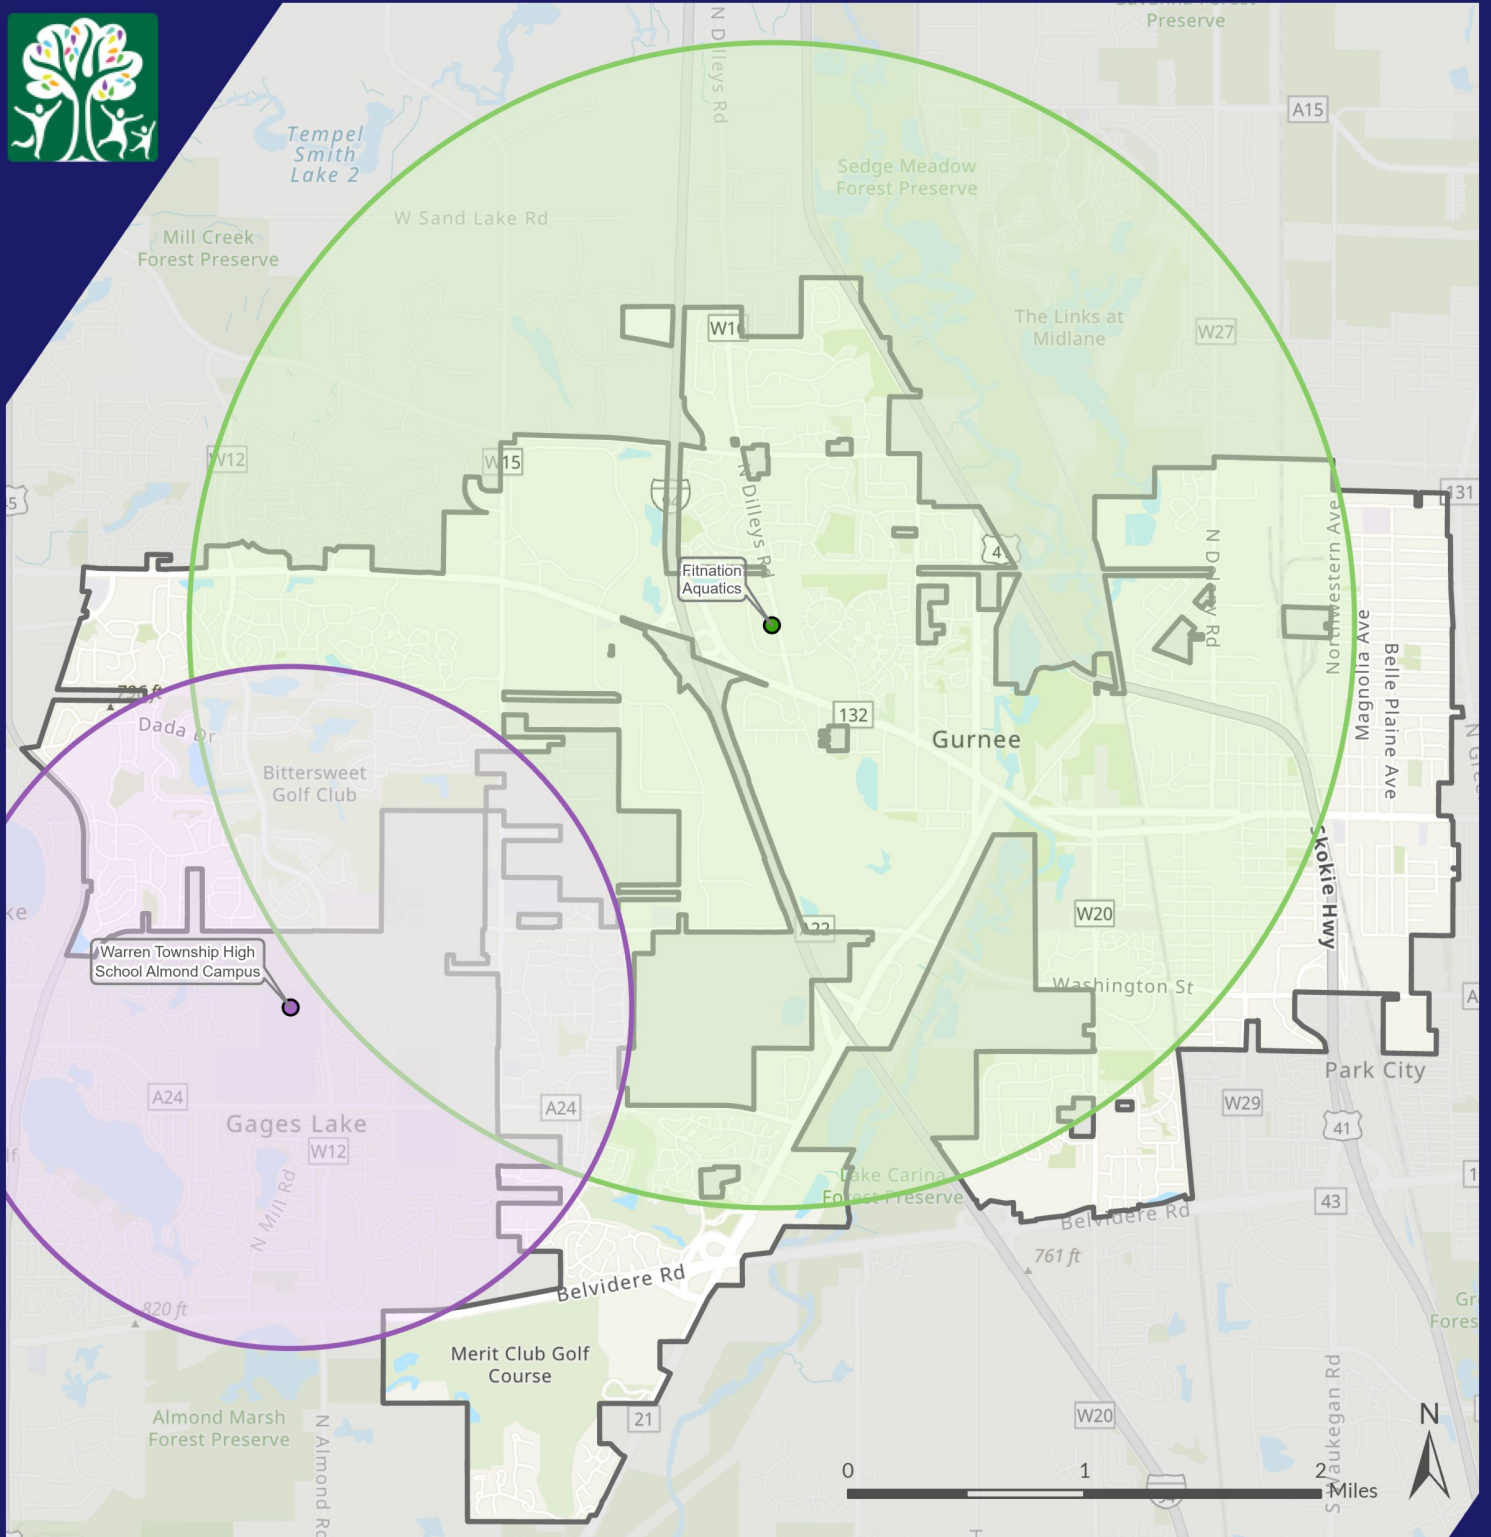

Gurnee Park District

Indoor Aquatic Space

Recommended Level: 0.15 SqFt / 1 Person

- Local Road
- Major Road
- Highway
- Village Boundary
- Gurnee Park District
- Village of Gurnee
- School District 50
- School District 56
- School District 121
- Warren Township
- Lake County Forest Preserve
- Heather Ridge

County of Lake, IL, Esri, TomTom, Garmin, SafeCity, GeoTechnologies, Intel, INRIA, IGN, NOAA, OpenStreetMap, SCS