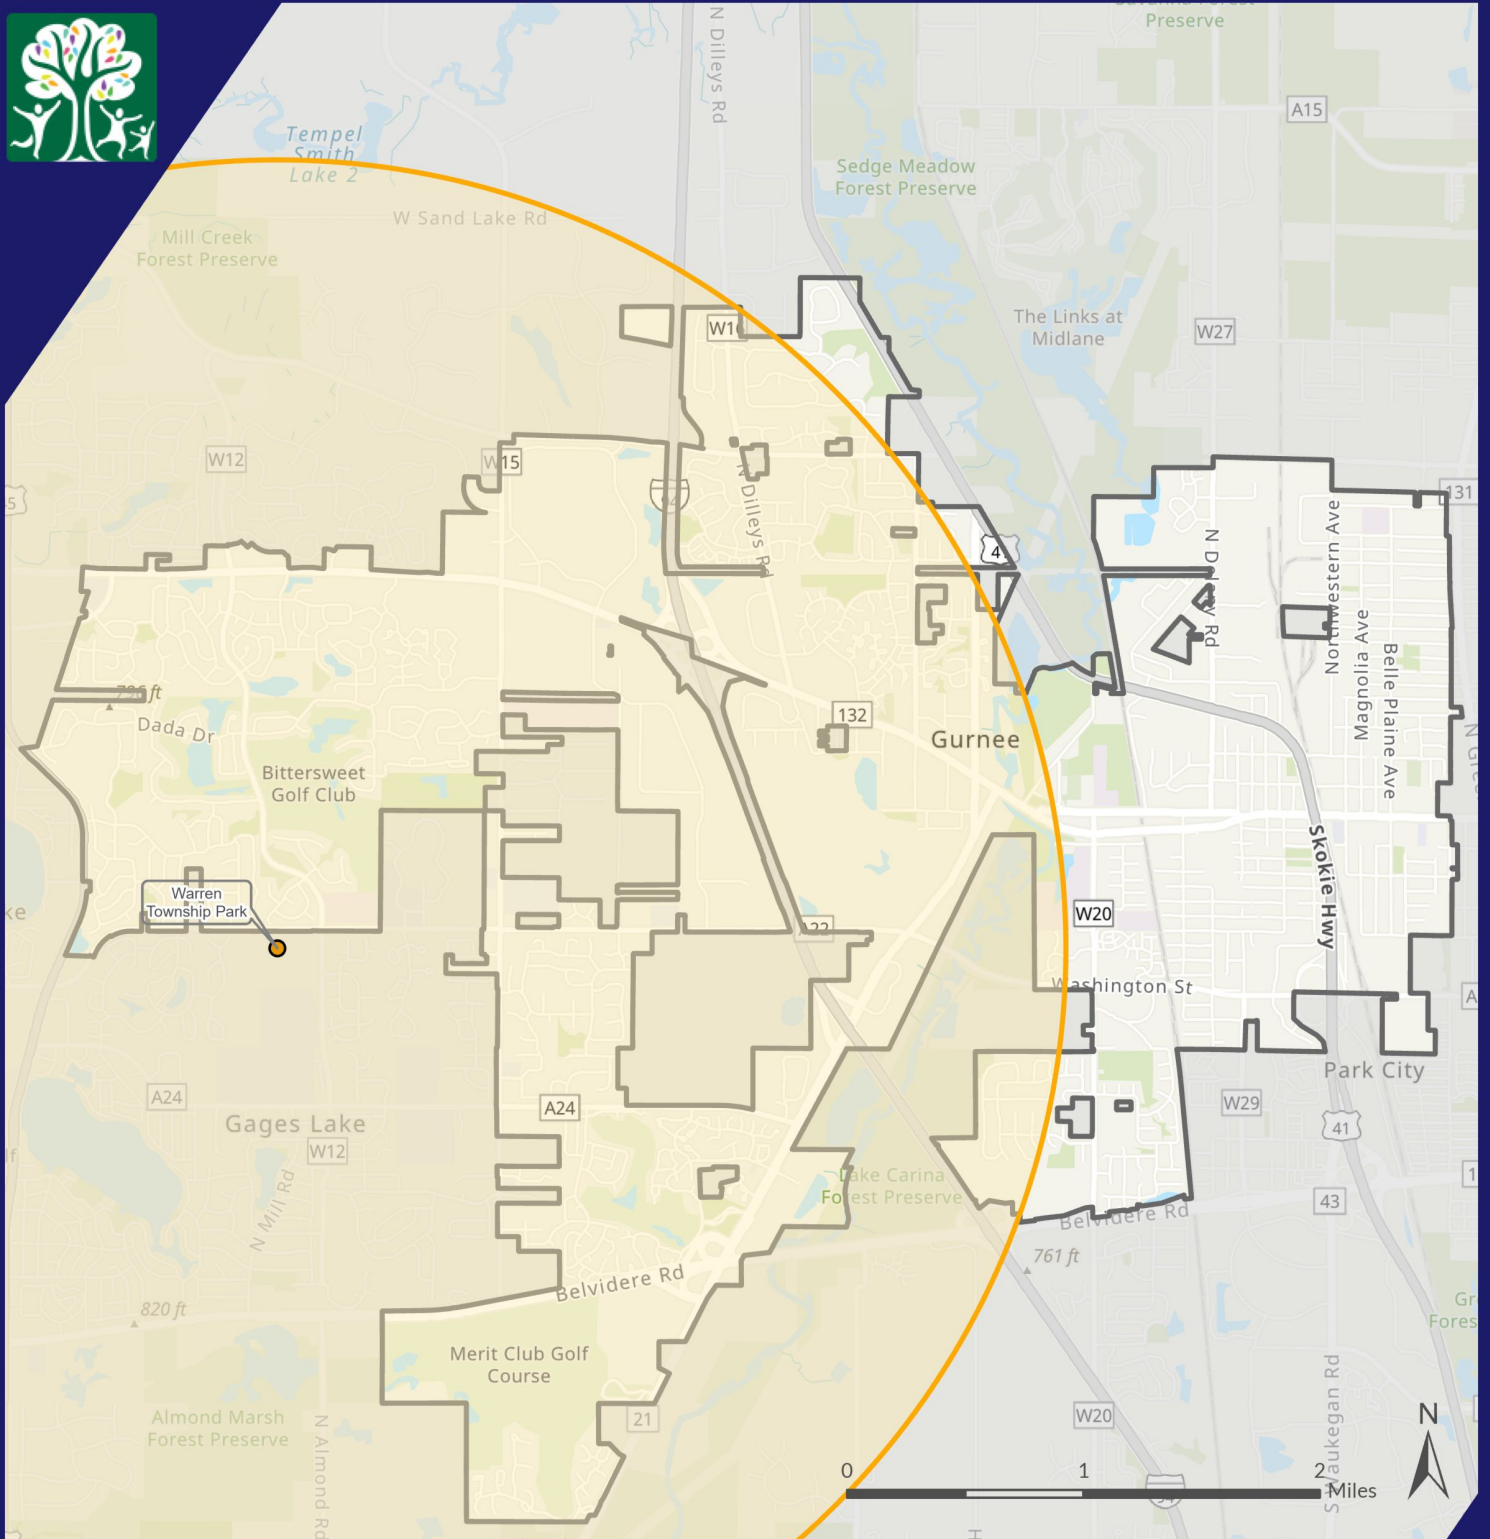

Gurnee Park District

Disc Golf

Recommended Level: 1 Court / 40,000 People

- Local Road
- Major Road
- Highway
- Village Boundary
- Gurnee Park District
- Village of Gurnee
- School District 50
- School District 56
- School District 121
- Warren Township
- Lake County Forest Preserve
- Heather Ridge

NEXT PRACTICE PARTNERS
be different