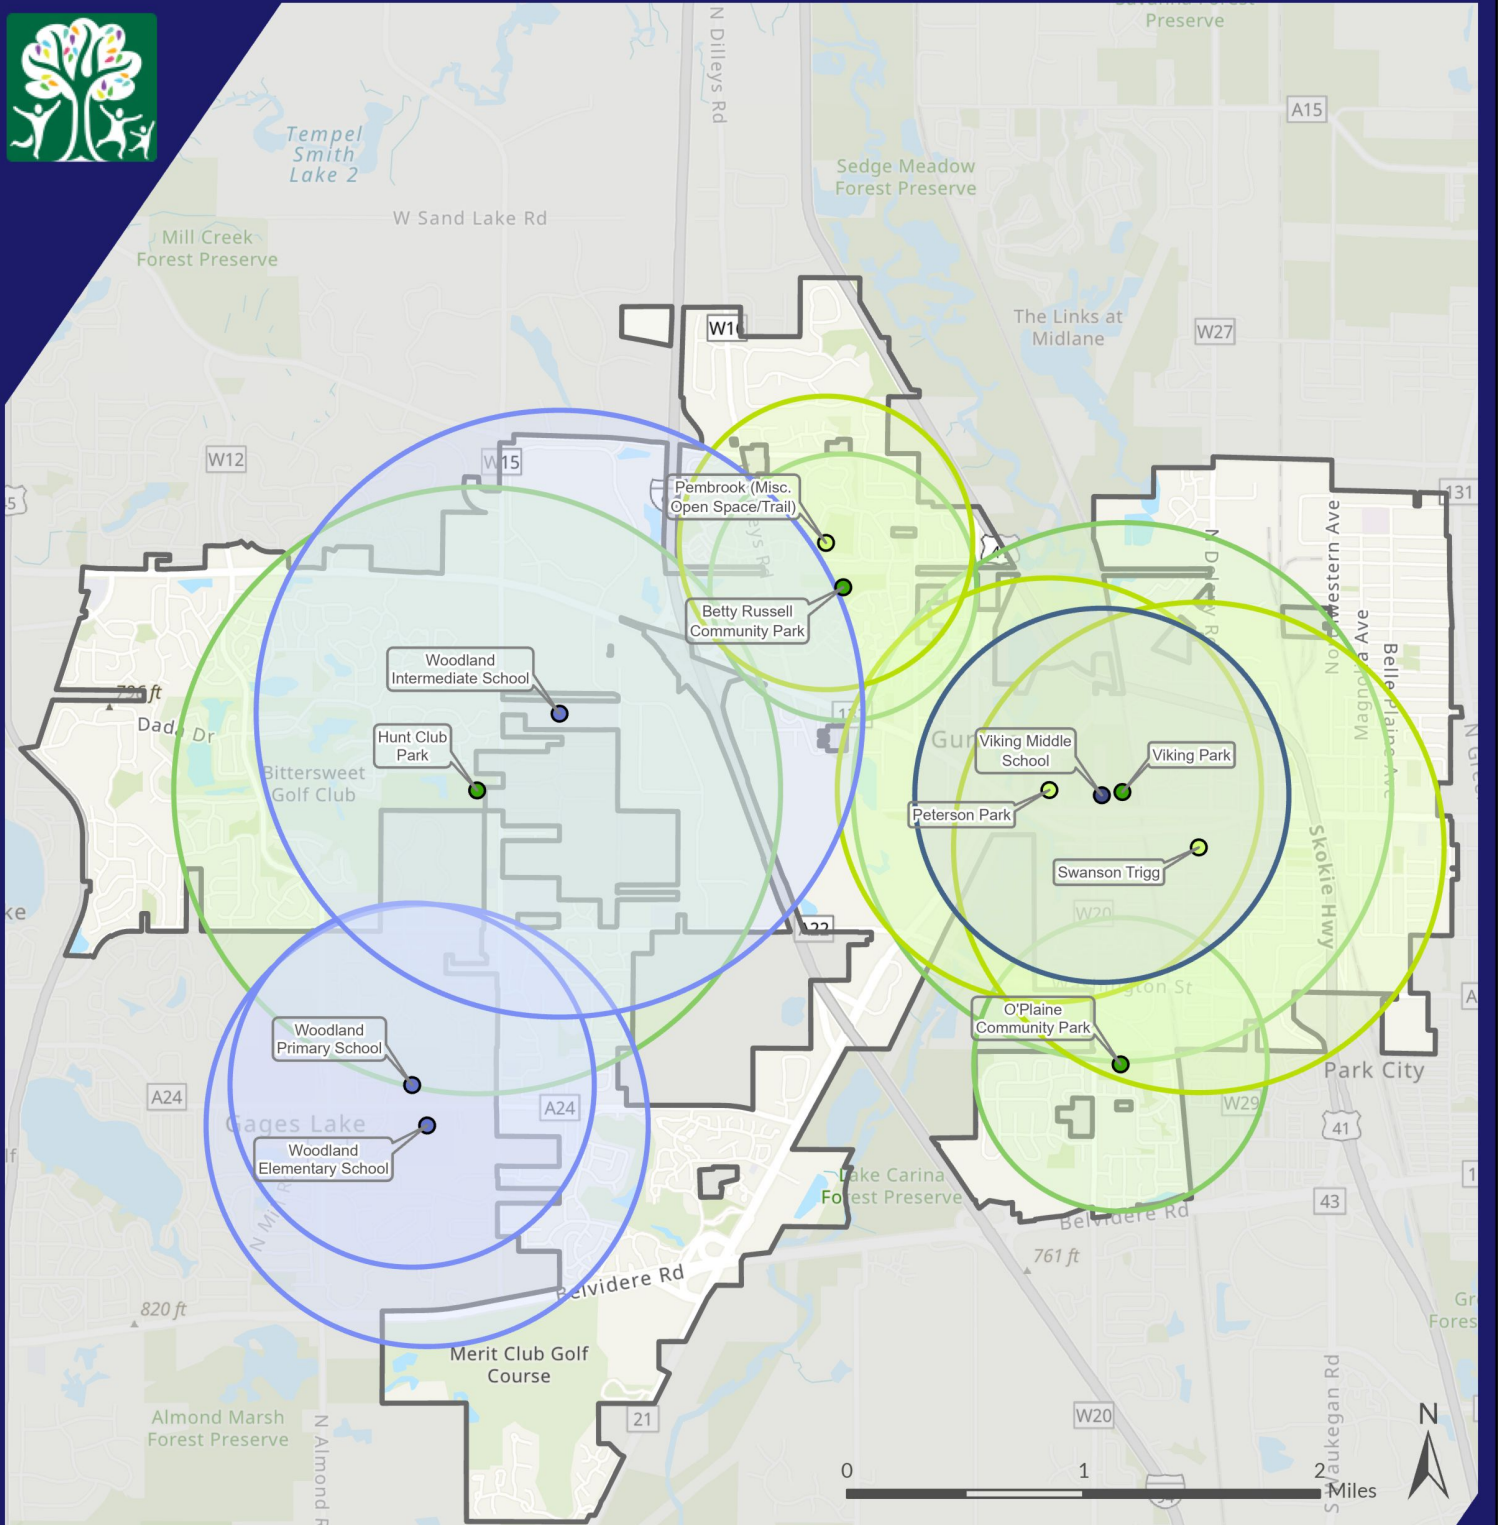

Gurnee Park District

Community Parks

Recommended Level: 7 Acres / 1,000 People

- Local Road
- Major Road
- Highway
- Village Boundary
- Gurnee Park District
- Village of Gurnee
- School District 50
- School District 56
- School District 121
- Warren Township
- Lake County Forest Preserve
- Heather Ridge