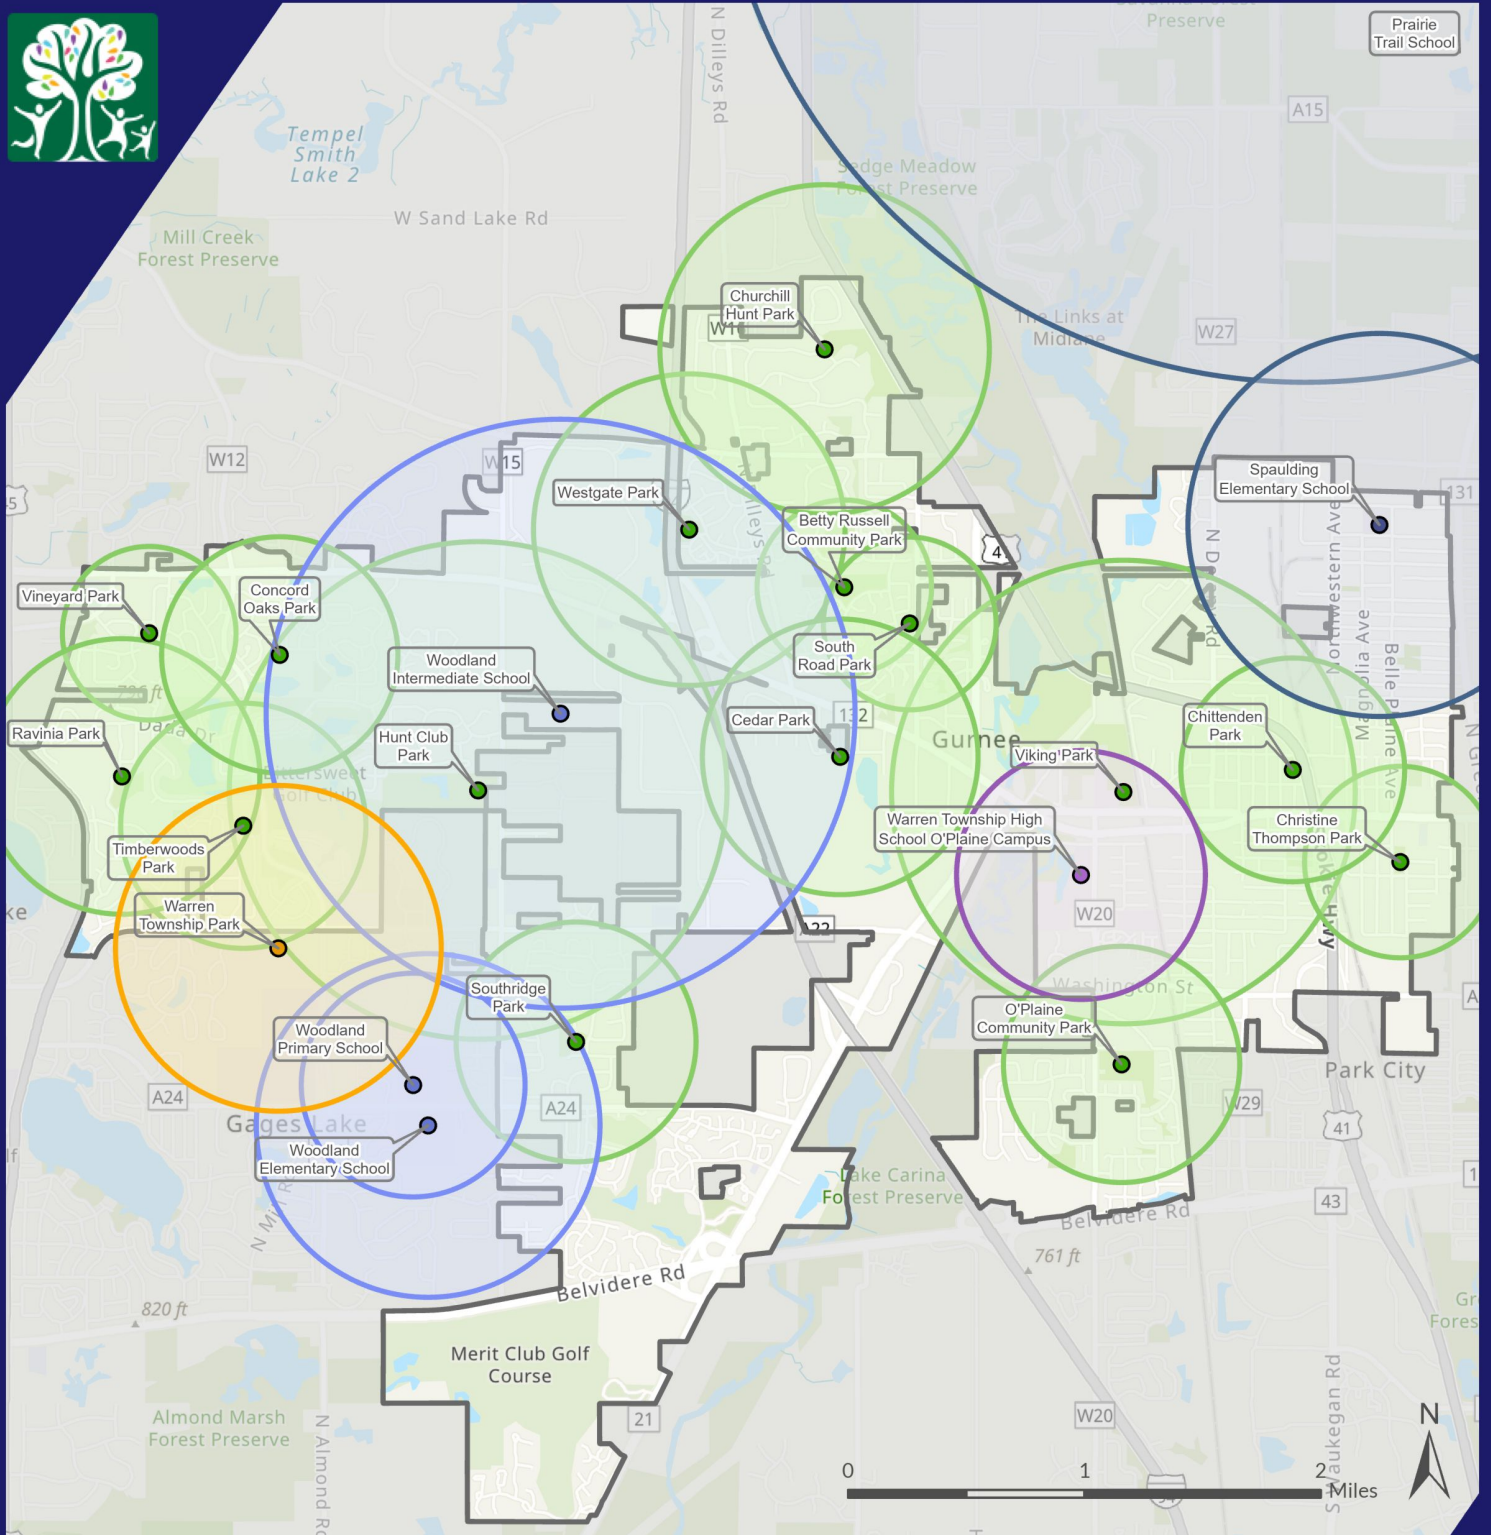

# Gurnee Park District

Basketball Courts

Recommended Level: 1 Court / 2,000 People

-  Local Road
-  Major Road
-  Highway
-  Village Boundary
-  Gurnee Park District
-  Village of Gurnee
-  School District 50
-  School District 56
-  School District 121
-  Warren Township
-  Lake County Forest Preserve
-  Heather Ridge